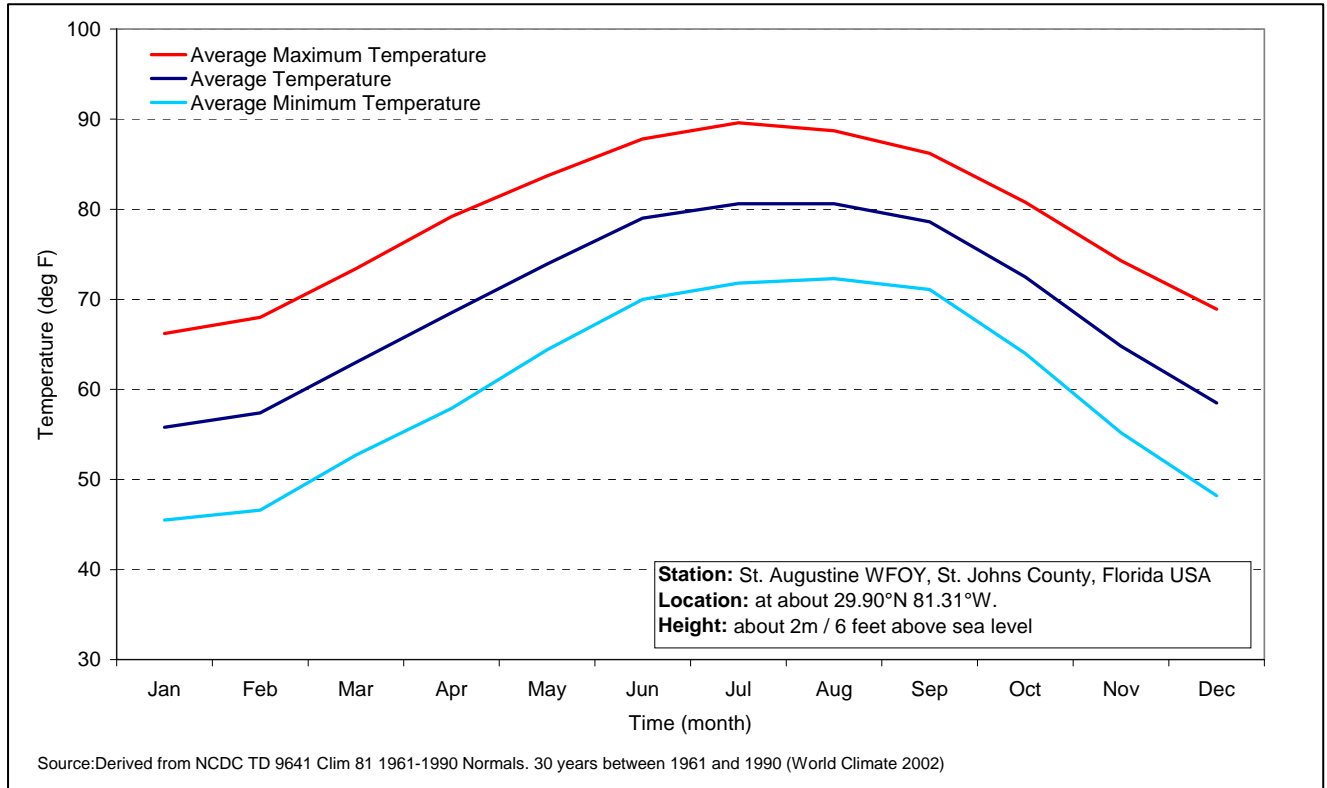

Figure 3-1

30-Year Temperature Averages for the City of St. Augustine.

Figure 3-2

30-Year Precipitation Averages for the City of St. Augustine.