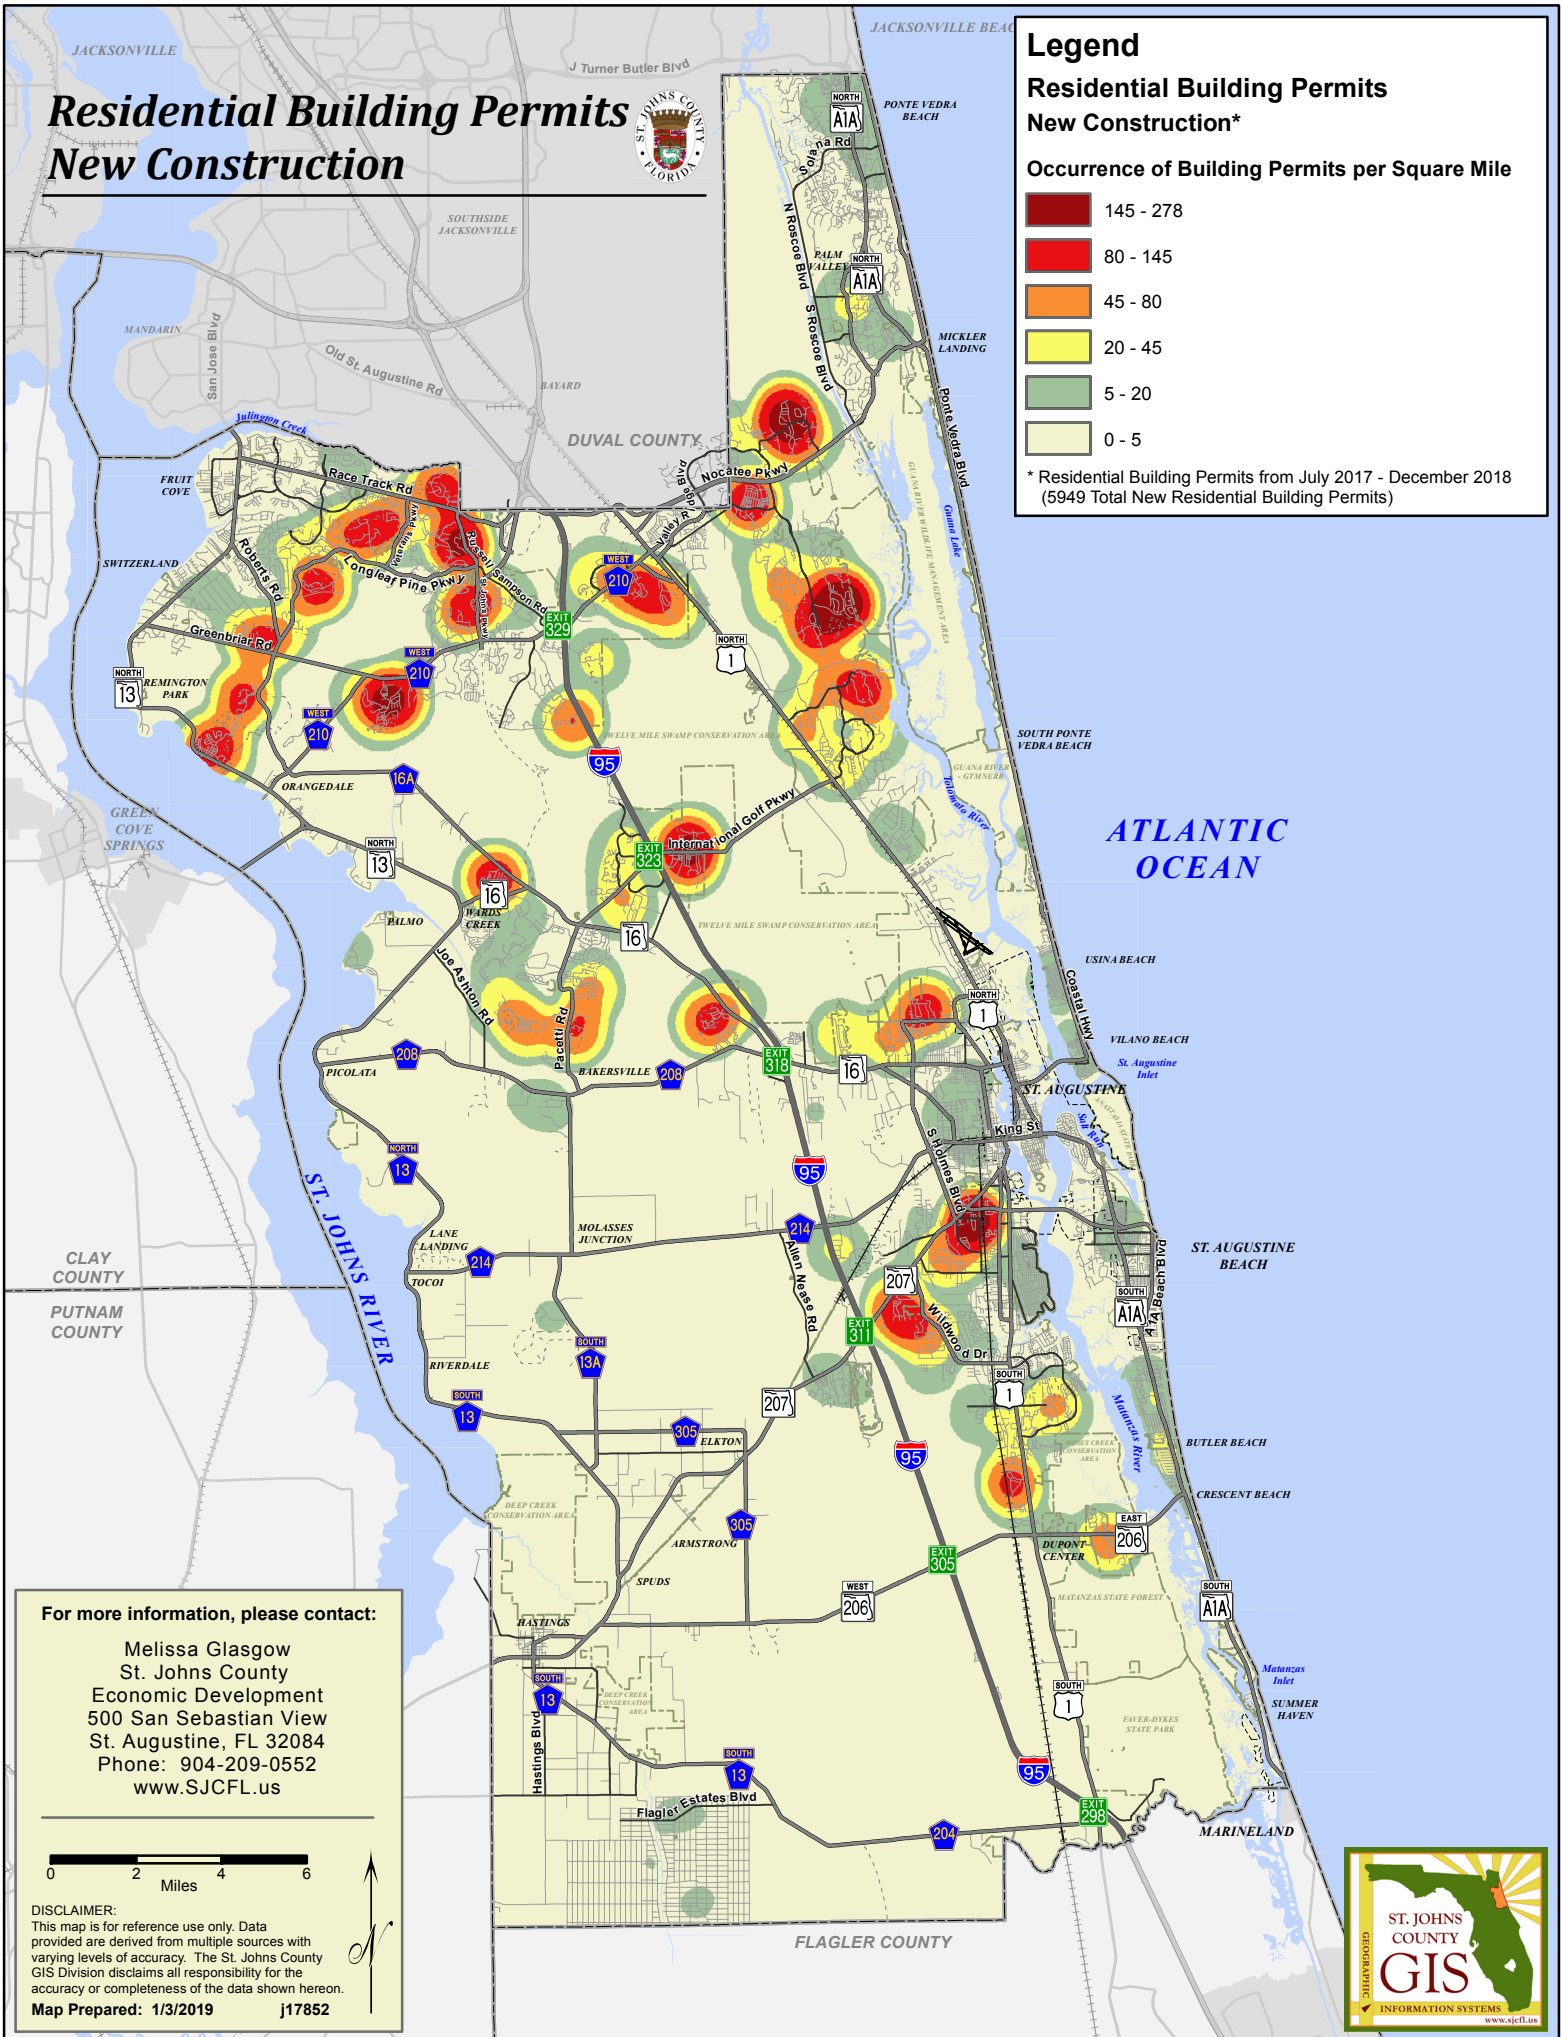

Residential Building Permits New Construction

Legend

Residential Building Permits New Construction*

Occurrence of Building Permits per Square Mile

* Residential Building Permits from July 2017 - December 2018
(5949 Total New Residential Building Permits)

For more information, please contact:

Melissa Glasgow
St. Johns County
Economic Development
500 San Sebastian View
St. Augustine, FL 32084
Phone: 904-209-0552
www.SJCFL.us